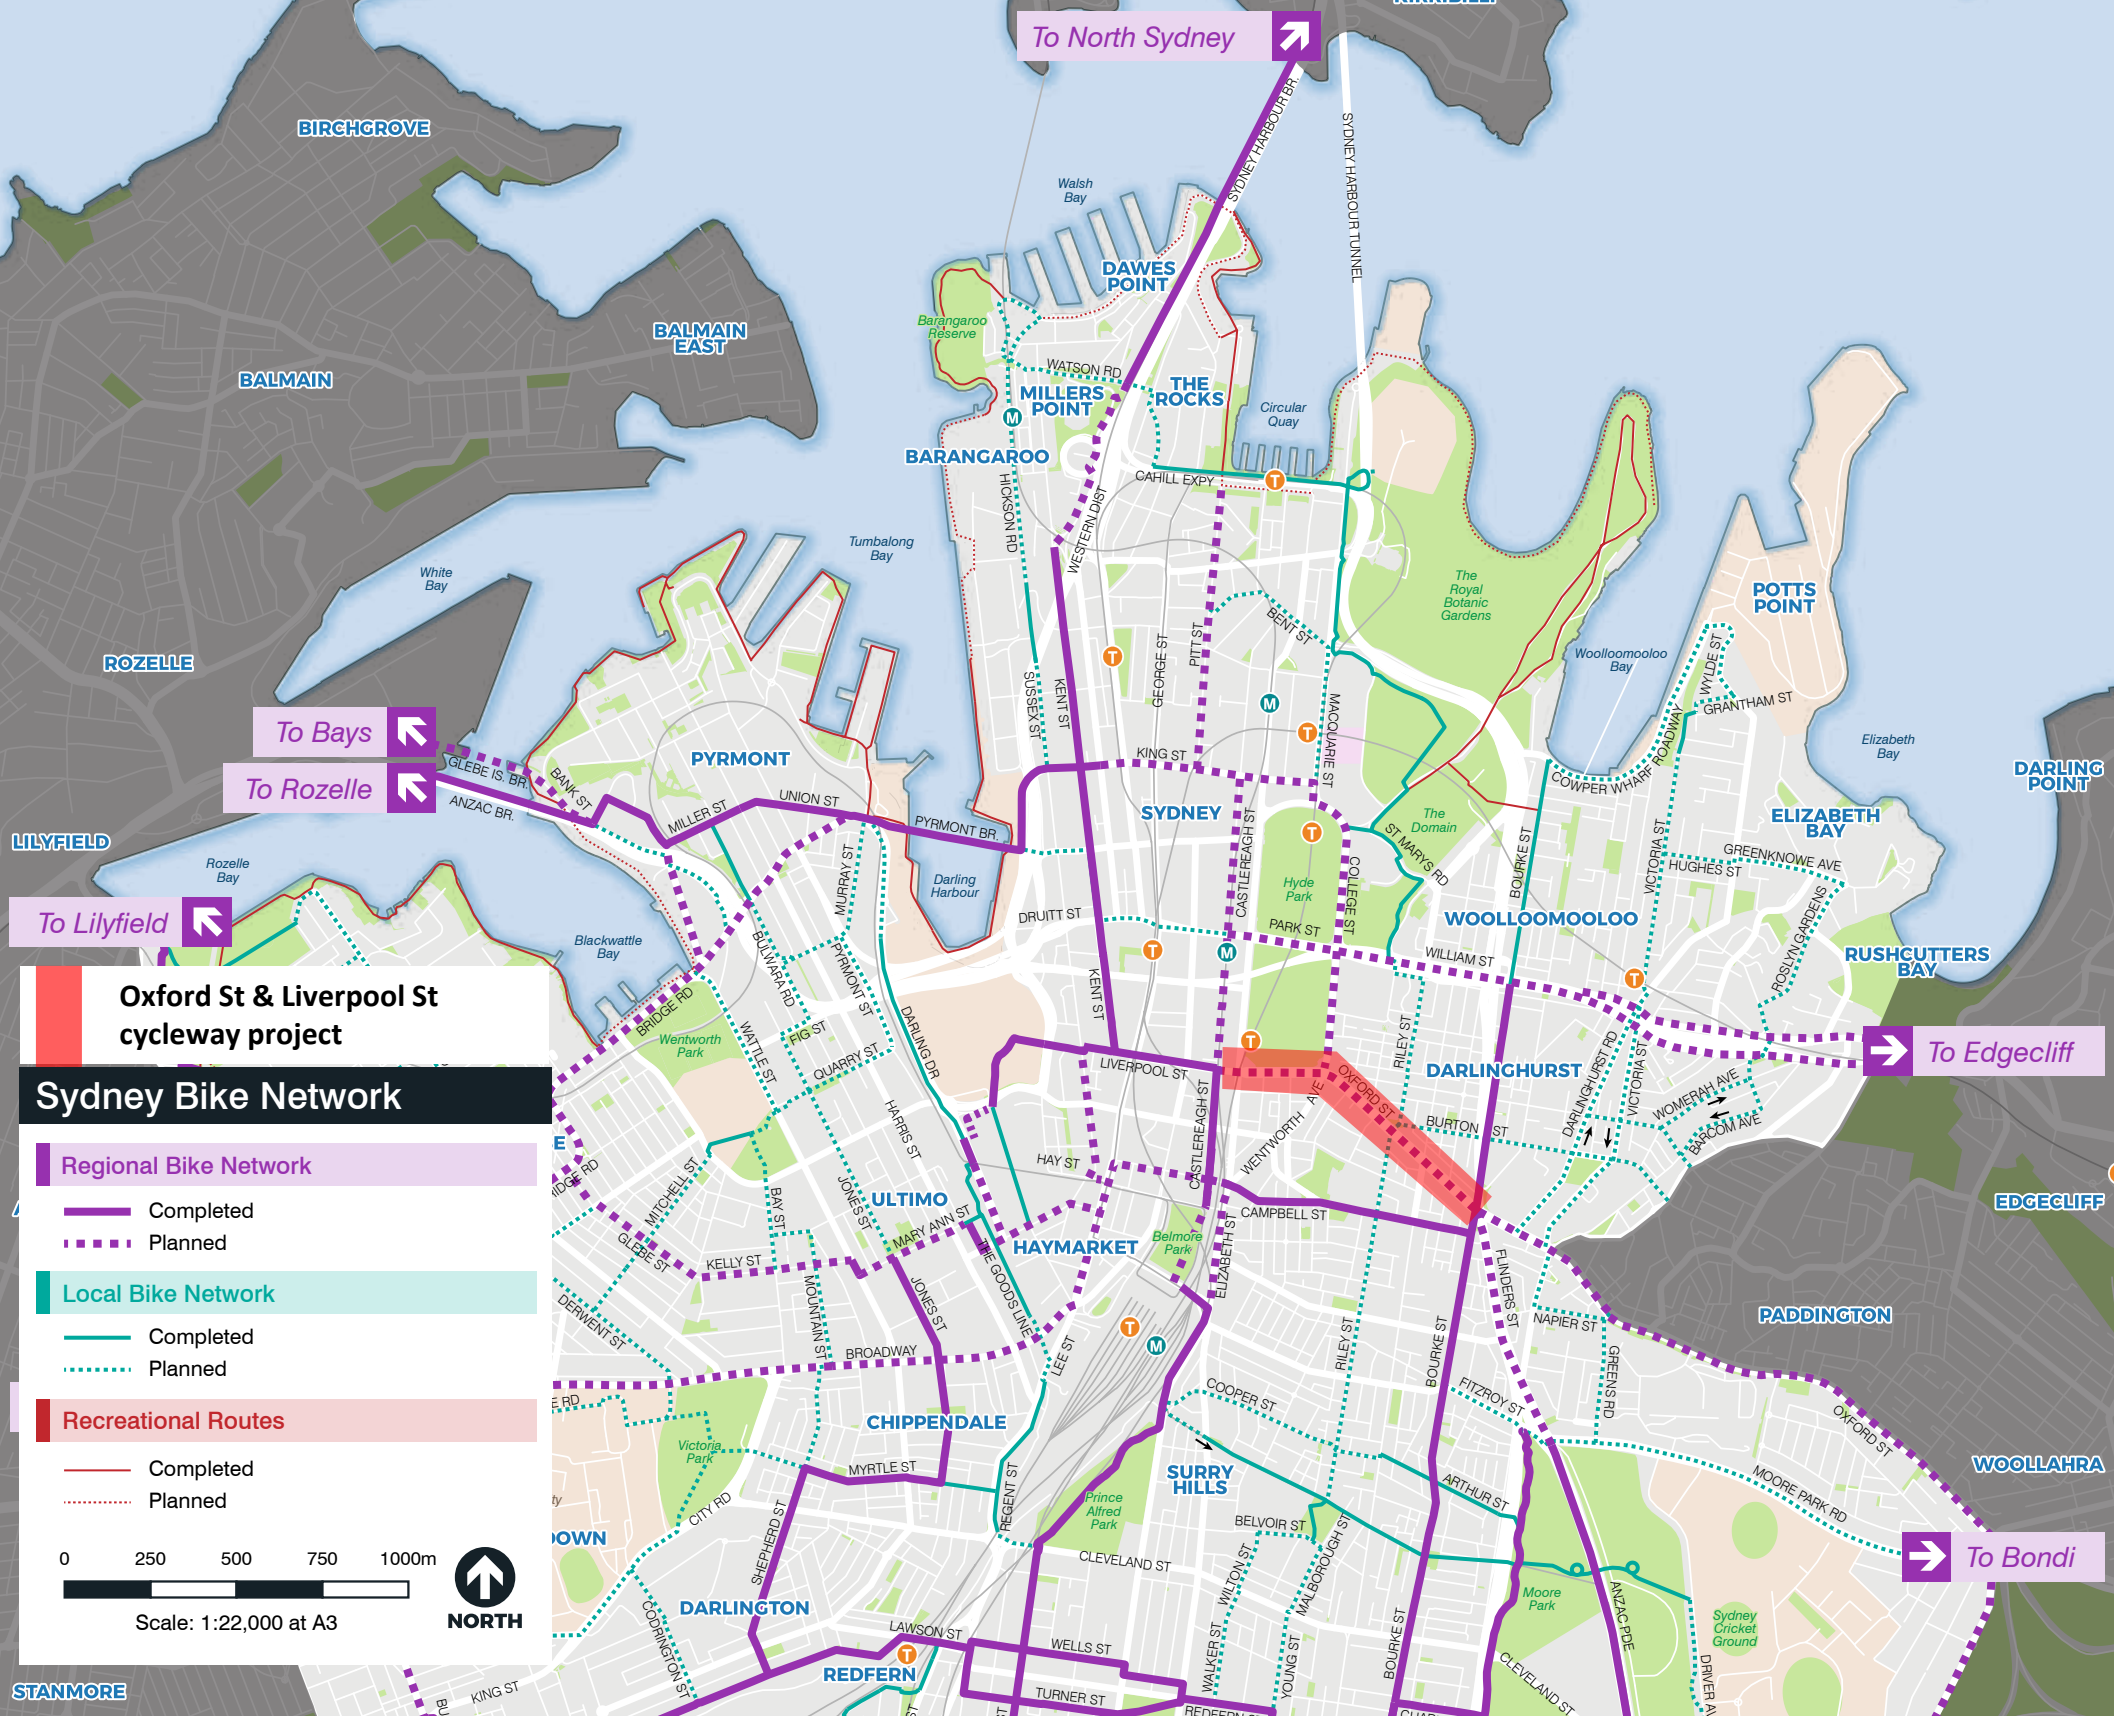

Attachment A

Sydney Bike Network Map

Oxford St & Liverpool St cycleway project

Sydney Bike Network

Regional Bike Network

- Completed
- Planned

Local Bike Network

- Completed
- Planned

Recreational Routes

- Completed
- Planned

Scale: 1:22,000 at A3

To Bays

To Rozelle

To Lilyfield

To North Sydney

To Edgecliff

To Bondi